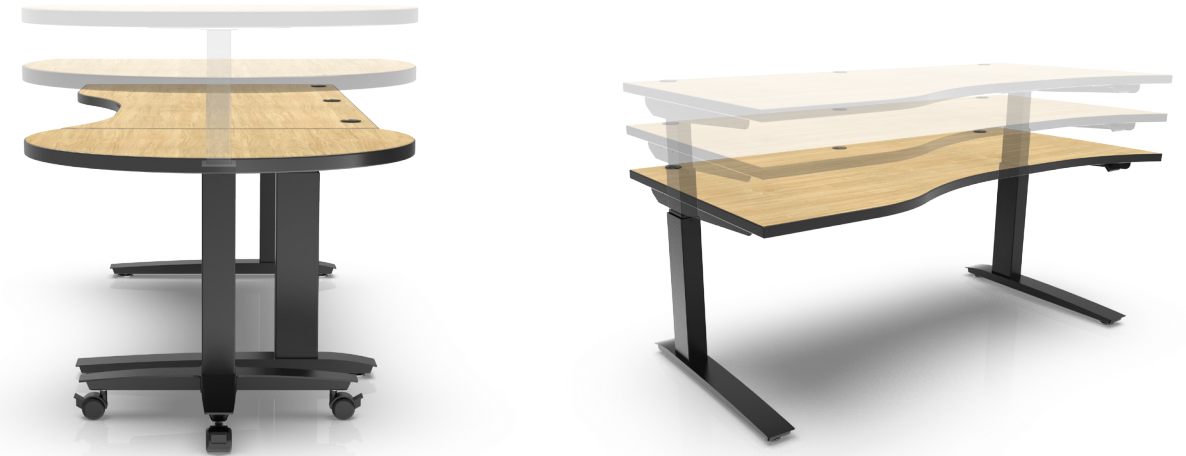

## ELEVATE THE WAY YOU WORK.

High-end and sophisticated, the SPYRO Teacher Desk Set is perfect for having personal desk space and a mobile lectern to instruct from different areas with ease. This high performing solution allows you to make your space look and feel any way you want.

### ADJUSTABLE HEIGHTS

The adjustable electric lift desk and gas lift lectern seamlessly transitions from sitting to standing postures for optimum health and well-being. The desktop finish is offered in a Danish Maple laminate and the leg finishes are offered in Platinum or Black.

### HIDDEN CASTERS

The 20" mobile pedestal file cabinet accommodates letter-size hanging files and is offered in Platinum or Black.

## SOFT CURVES

We've designed the **SPYRO** Desk to have a curvy sidekick which together, incorporates the ever changing technology needs with flexibility and mobility needs. Fun numerology fact: Take the word **S P Y R O** and add up each letter in it's numerical place in the alphabet and you get a sum of 93. That's the overall length of the **SPRYO** Desk and Lectern! **SPYRO** delivers an engaging blend of smart & fun elements to a any space!